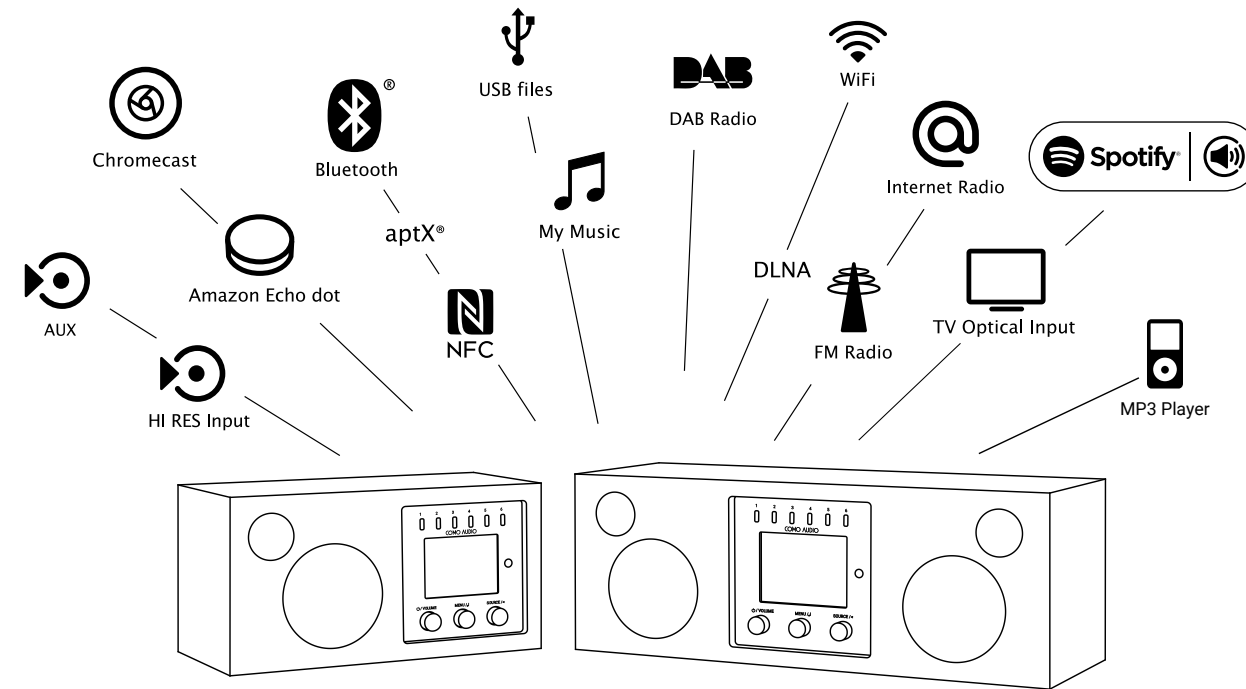

Tasteful Design

Great Sound

Multi-room

Easy to use

“ You'll be hard pressed to find a compact music system that's as versatile and sounds as good... ”

Sound and Vision

Smart Audio Multi-room

The Spotify software is subject to third party licenses found here: www.spotify.com/connect/third-party-licenses

Play different sources in any room or sync all the rooms together to play the same thing. It's multi-room on your terms.

Como Control App

"A" is for Apple iOS and Android. Whichever you use, we have the App for you. The free Como Control App converts your smart device into a wireless, touch screen controller. Let your fingers do the walking and access functions like power, volume, tuning, presets, sources, EQ, play/pause, view Internet station logos and Spotify album art, see meta data, and coordinate multi-room sound (if you have multiple models throughout your home). You can also set the time, activate the Sleep timer, and perform a Factory reset, all without having to use the controls on the unit. But if you'd like, the unit can be controlled without using the app. Control freaks, we have you covered.

MacDirectory

“Rediscover the joys of radio, but with a twist: The great-sounding Como Audio Solo has built-in WiFi and streams stations from all over the globe. That means reggae from France or pop from Nigeria are just a preset away.”

Tech50plus.com

Musica 03

Musica has all the features of our other smart speakers, plus adds a single, slot-load CD player. It can be used as a stand-alone stereo system or in conjunction with other Como Audio music systems for whole house multi-room audio, including CD playback. In addition to Spotify, Musica includes more streaming services: Tidal, Deezer, Napster, and eventually Amazon Music. Other new features include an Ethernet jack, two additional one-touch presets, and expanded remote control functions.