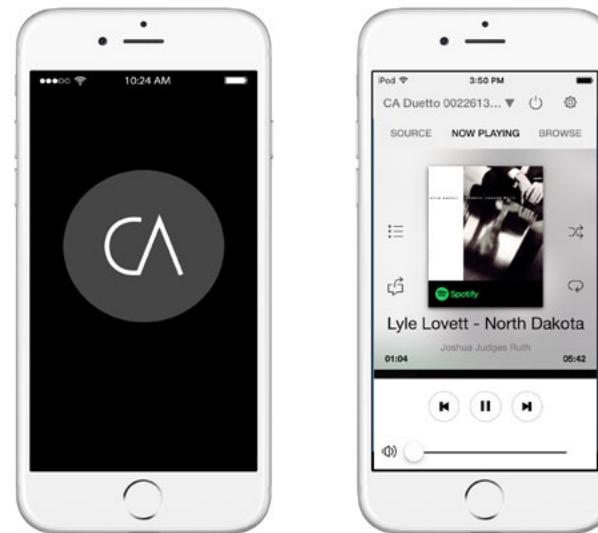

Qualcomm aptX is a product of Qualcomm Technologies International, Ltd.

The N-Mark is a trademark or registered trademark of NFC Forum, Inc. in the United States and in other countries.

Multi-room

For those wanting a simpler solution, place our models in different rooms, download our free App, and you'll soon be enjoying music throughout your home. Control your music everywhere from anywhere.

Play different sources in any room or sync all the rooms together to play the same thing. It's multi-room on your terms.

Como Control App

"A" is for Apple iOS and Android. Whichever you use, we have the App for you. The free Como Control App converts your smart device into a wireless, touch screen controller. Let your fingers do the walking and access functions like power, volume, tuning, presets, sources, EQ, play/pause, view Internet station logos and Spotify album art, see meta data, and coordinate multi-room sound (if you have multiple models throughout your home). You can also set the time, activate the Sleep timer, and perform a Factory reset, all without having to use the controls on the unit. But if you'd like, the unit can be controlled without using the app. Control freaks, we have you covered.

Solo

01

Solo unlocks a world of musical entertainment. Be it tuning an Internet radio station from the other side of the globe, enjoying one of 30+ million songs from Spotify Connect, or streaming music via Bluetooth wireless technology, let Solo be your music concierge.