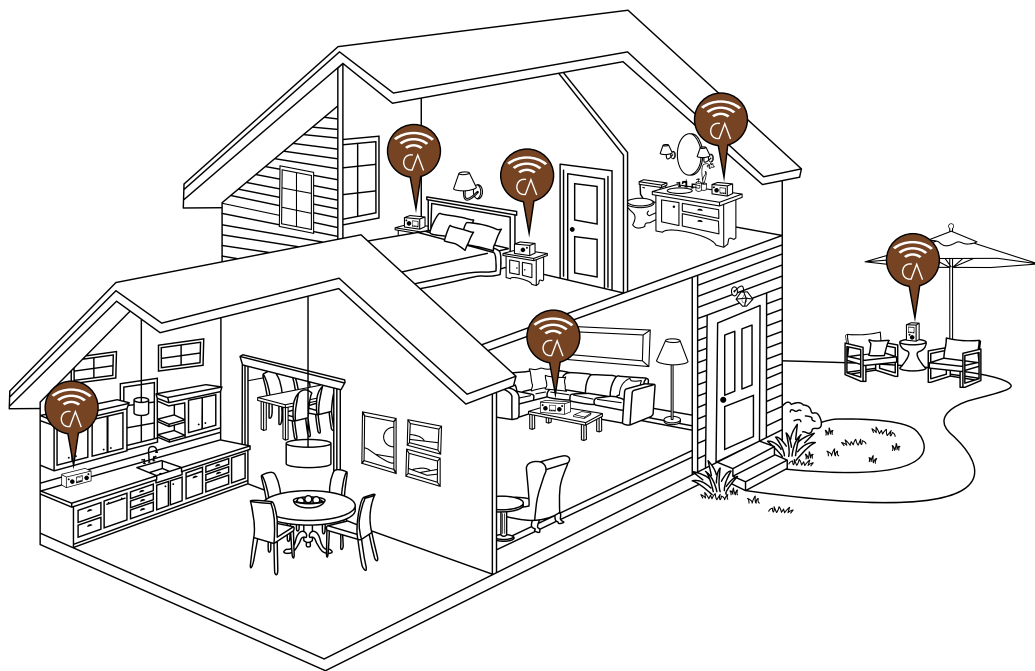

Play different sources in any room or sync all the rooms together to play the same thing. It's multi-room on your terms.

Como Control App

"A" is for Apple iOS and Android. Whichever you use, we have the App for you. The free Como Control App converts your smart device into a wireless, touch screen controller. Let your fingers do the walking and access functions like power, volume, tuning, presets, sources, EQ, play/pause, view Internet station logos and Spotify album art, see meta data, and coordinate multi-room sound (if you have multiple models throughout your home). You can also set the time, activate the Sleep timer, and perform a Factory reset, all without having to use the controls on the unit. But if you'd like, the unit can be controlled without using the app. Control freaks, we have you covered.