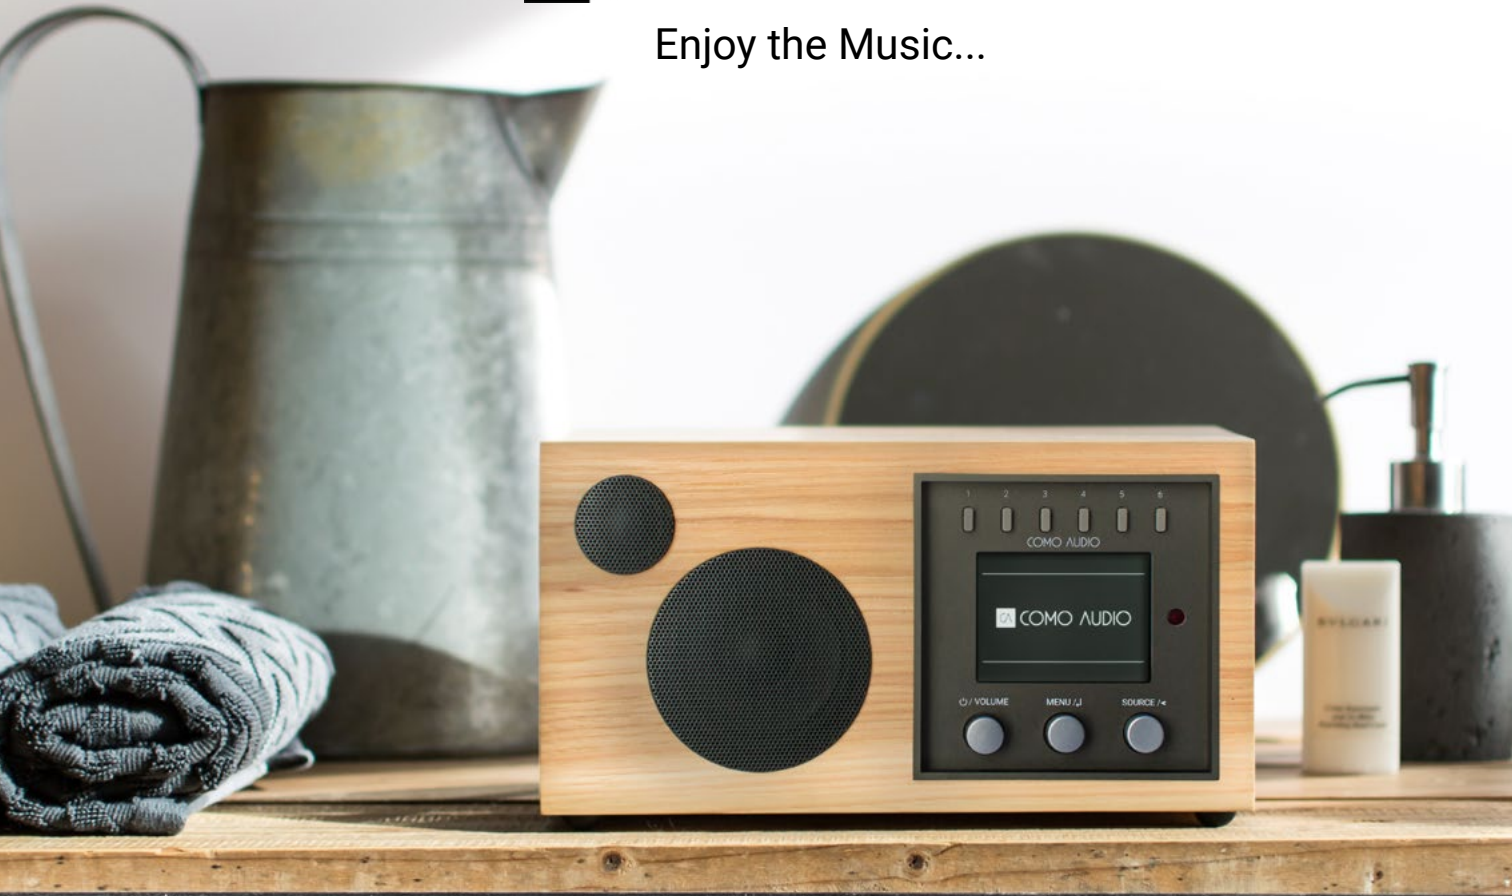

COMO AUDIO

Enjoy the Music...